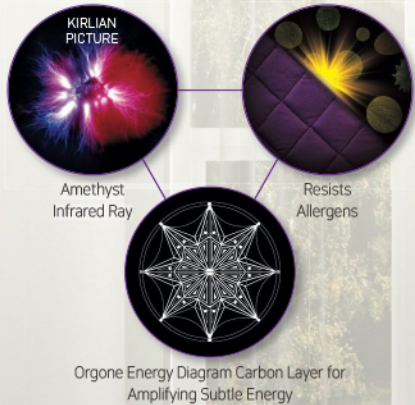

LIMITED QUANTITY!

NEW PORTABLE AMETHYST INFRARED CUSHION!

The outermost layer of the BioAmethyst Cushion™ is a finely woven cover, composed of extremely fine fibers of polyester. Finer than silk, the BioAmethyst Cushion's™ exceptionally smooth and soft-to-the-touch texture won't irritate your skin!

The BioAmethyst Cushion's™ tightly woven structure is great for resisting moisture and pollutants! The high thread count helps the BioAmethyst Cushion™ resist certain surface defects like pilling, so you don't have to worry about those tiny balls of lint coming loose!