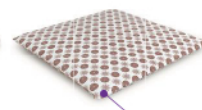

MICROFIBER COVER

GERMANIUM POWER PAD COVER